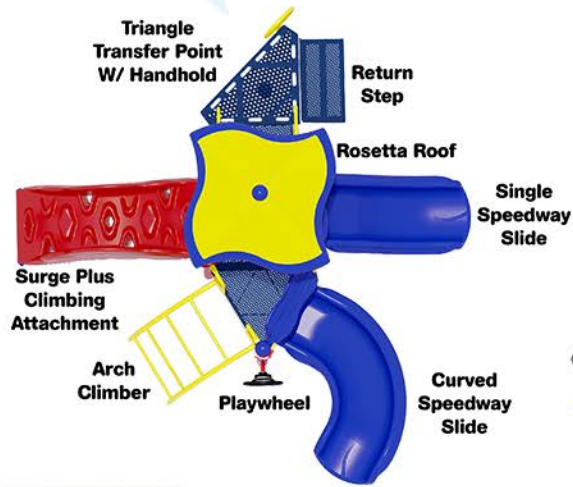

AMERICAN PARKS COMPANY

Building Better Parks for Children of all ages 1-800-381-4491

Junior Jam 689-113429

 Ages: 2-5

 Use Zone: 26' x 26'  Child Capacity: 15

 Fall Height: 2'8"  Activities: 5

ADA	Elevated	Accessible by Transfer	Ground	Type
	4	4	1	1

BUNDLES OF FUN

ALL-INCLUSIVE PLAYGROUNDS

Commercial Play Structure
 IPEMA Certified Safety Surface
 Commercial Plastic Border Timbers
 Professional Turn-Key Installation
 FREE Freight