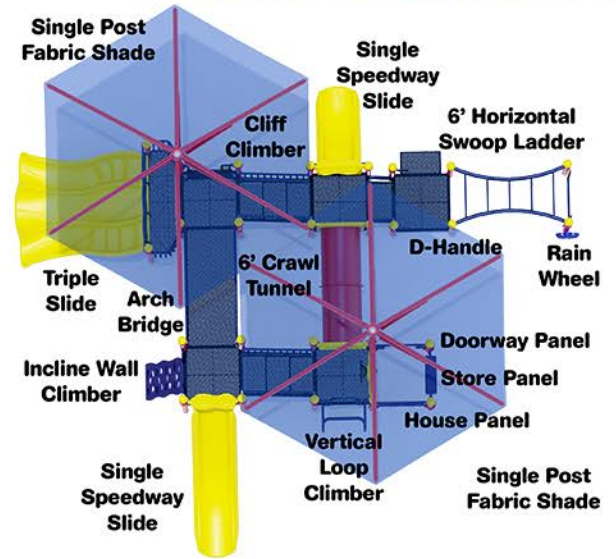

## Magic Kingdom 689-86019

-  Ages: 2-5 or 5-12
-  Use Zone: 42' x 37'  Child Capacity: 65
-  Fall Height: 5'4"  Activities: 14

ADA	Elevated	Accessible by Transfer	Ground	Type
	10	10	4	3

Scan the QR Code for a 360° Panoramic View