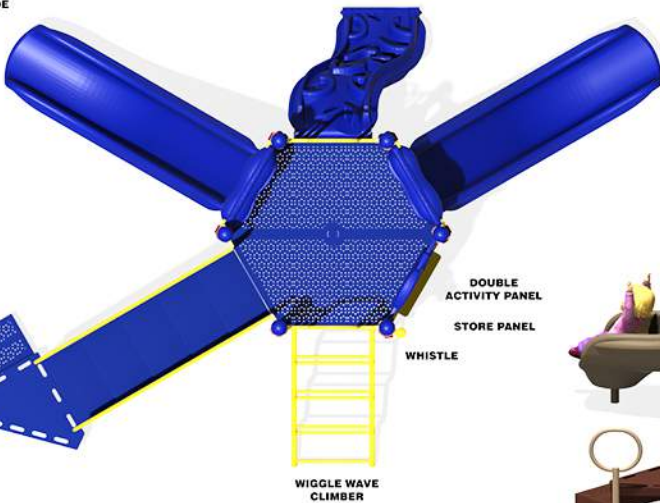

AMERICAN PARKS COMPANY

Building Better Parks for Children of all ages 1-800-381-4491

Scan the QR Code for a 360° Panoramic View

Ridge Runner PC-86052

-  Ages: 5-12
-  Use Zone: 25' x 33'
-  Child Capacity: 30
-  Fall Height: 5'4"
-  Activities: 7

ADA	Elevated	Accessible by Transfer	Ground	Type
	5	5	2	2

SINGLE SPEEDWAY SLIDE

APEX CLIMBING ATTACHMENT

SINGLE SPEEDWAY SLIDE

DOUBLE ACTIVITY PANEL
STORE PANEL
WHISTLE

WIGGLE WAVE CLIMBER

TRIANGLE TRANSFER POINT W/HANDHOLD
RETURN STEP