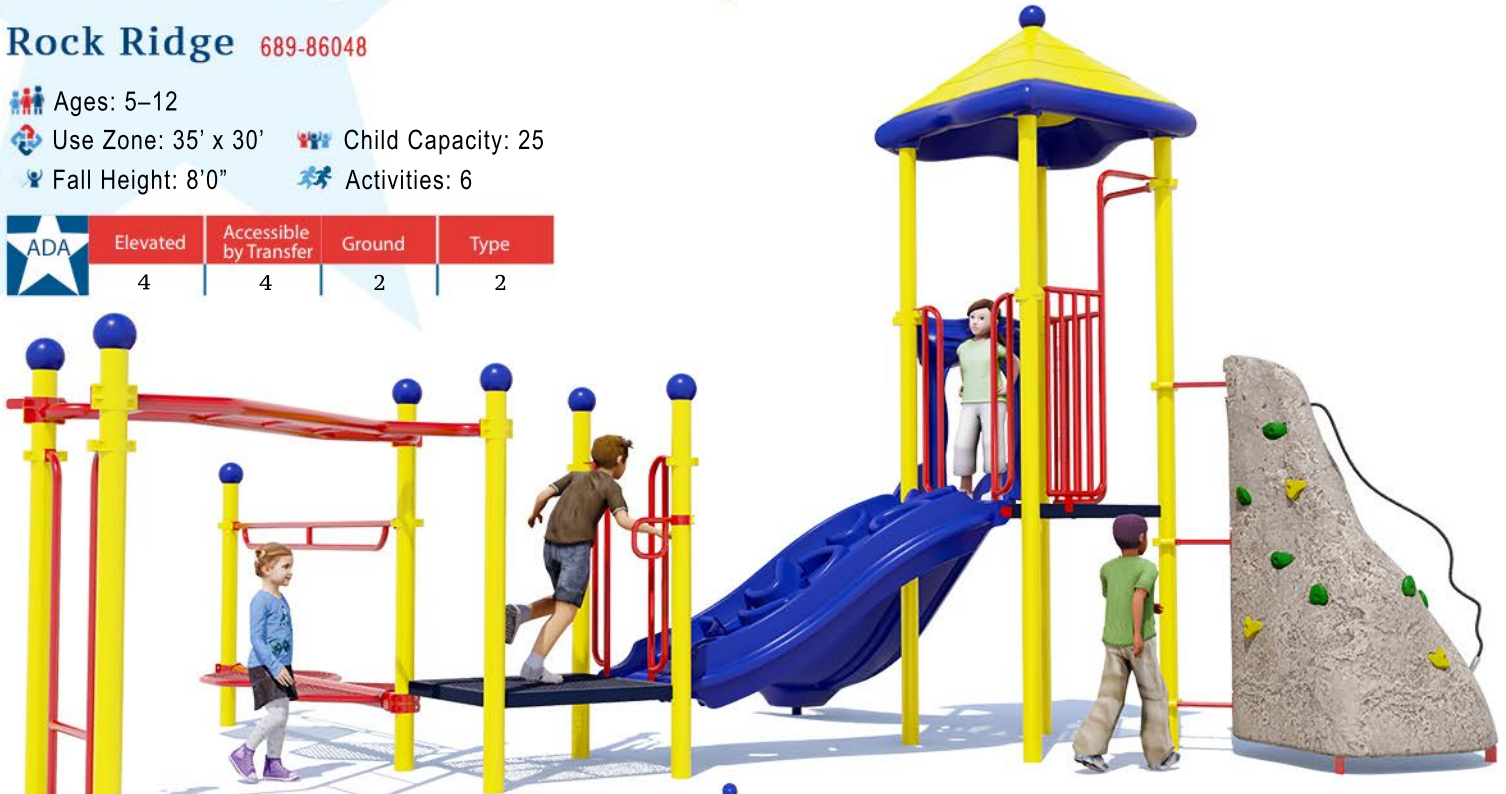

AMERICAN PARKS COMPANY

Building Better Parks for Children of all ages 1-800-381-4491

Rock Ridge 689-86048

 Ages: 5-12

 Use Zone: 35' x 30'  Child Capacity: 25

 Fall Height: 8'0"  Activities: 6

ADA	Elevated	Accessible by Transfer	Ground	Type
	4	4	2	2

Jump N Bounce

Single
Speedway
Slide

Apex Climbing
Attachment

Leg
Lift

"S" Horizontal
Ladder

Rappelling
Rock

Scan the QR Code for a 360° Panoramic View