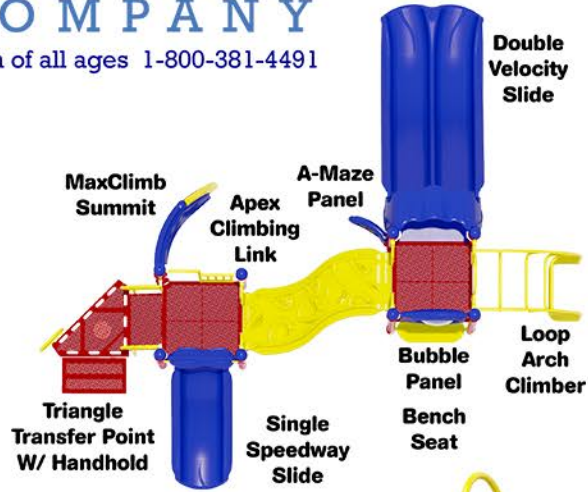

AMERICAN PARKS COMPANY

Building Better Parks for Children of all ages 1-800-381-4491

Space Bridge PC-86014

 Ages: 2-5 or 5-12

 Use Zone: 33' x 31'

 Child Capacity: 35

 Fall Height: 5'4"

 Activities: 8

ADA	Elevated	Accessible by Transfer	Ground	Type
	6	6	2	2

Scan the QR Code to visit the webpage