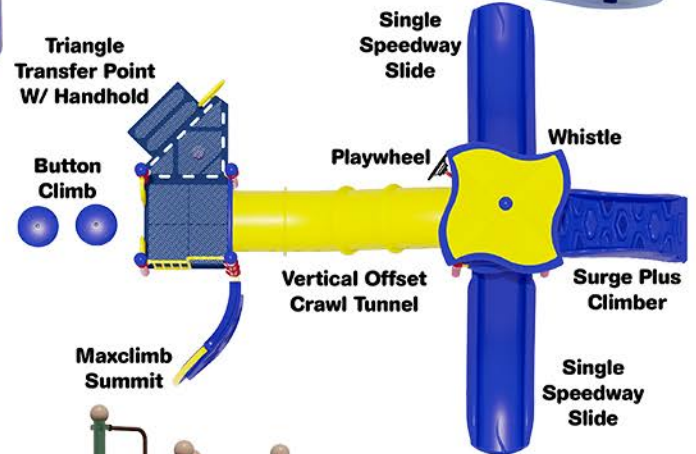

AMERICAN PARKS COMPANY

Building Better Parks for Children of all ages 1-800-381-4491

Totally Tubular 689-114541

-  Ages: 2-5 or 5-12
-  Use Zone: 35' x 28'
-  Child Capacity: 25
-  Fall Height: 4'
-  Activities: 8

ADA	Elevated	Accessible by Transfer	Ground	Type
	6	6	2	2

Scan the QR Code for a 360° Panoramic View